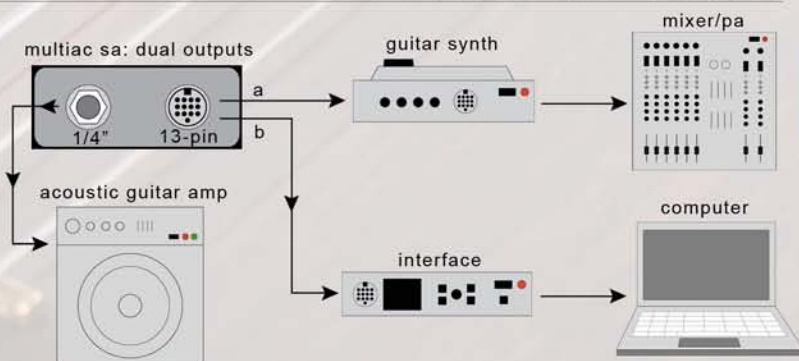

Godin

MULTIAC ACS-SA ROSEWOOD

Electro-acoustic nylon string with 13-pin capabilities
& Limited Edition Rosewood leaftop

Specs

Mahogany neck with Richlite® fingerboard-
16" (406 mm) fingerboard radius-
25 1/2" (647.5 mm) Scale-
1.9" (47.5 mm) nut width-
Chambered silver leaf maple body & cedar top with
Highly figured Rosewood leaftop-
Virtually Feedback-free at high volumes-
Custom electronics with 1/4" & 13-pin output-
for computer access & direct control of
Roland GR Series and Axon guitar synths
Colors: Natural HG-
Includes godin gig bag-

Custom preamp

2-voice: dual outputs

*use 1/4" output through acoustic guitar amp or PA for optimal sound.

**use 13-pin output for either (a) synth access OR (b) computer access as shown.