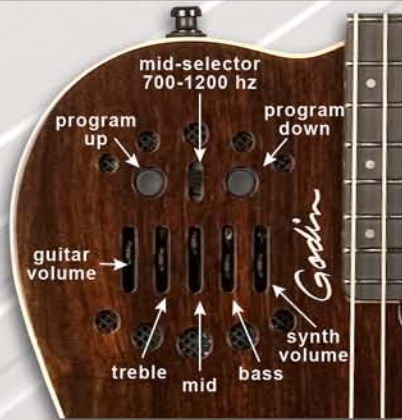

Godin

MULTIAC ACS-SA ROSEWOOD

Electro-acoustic nylon string with 13-pin capabilities
& Limited Edition Rosewood leaftop

Specs

Mahogany neck with Richlite® fingerboard-
16" (406 mm) fingerboard radius-
25 1/2" (647.5 mm) Scale-
1.9" (47.5 mm) nut width-
Chambered silver leaf maple body & cedar top with
Highly figured Rosewood leaftop-
Virtually Feedback-free at high volumes-
Custom electronics with 1/4" & 13-pin output-
for computer access & direct control of
Roland GR Series and Axon guitar synths
Colors: Natural HG-
Includes godin gig bag-

Custom preamp

2-voice: dual outputs

*use 1/4" output through acoustic guitar amp or PA for optimal sound.

**use 13-pin output for either (a) synth access OR (b) computer access as shown.