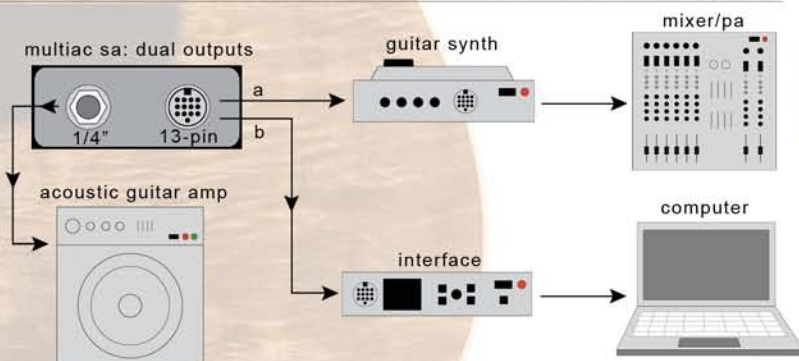

### Specs

Mahogany neck with Richlite® Fingerboard-  
16" (406 mm) fingerboard radius-  
25 1/2" (647.5 mm) Scale-  
1.9" (47.5 mm) nut width-  
Chambered silver leaf maple body & cedar top with  
Highly figured Koa leaftop-  
Virtually Feedback-free at high volumes-  
Custom electronics with 1/4" & 13-pin output-  
for computer access & direct control of  
Roland GR Series and Axon guitar synths  
Colors: Natural HG-  
Includes godin gig bag-

### Custom preamp

### 2-voice: dual outputs

\*use 1/4" output through acoustic guitar amp or PA for optimal sound.

\*\*use 13-pin output for either (a) synth access OR (b) computer access as shown.