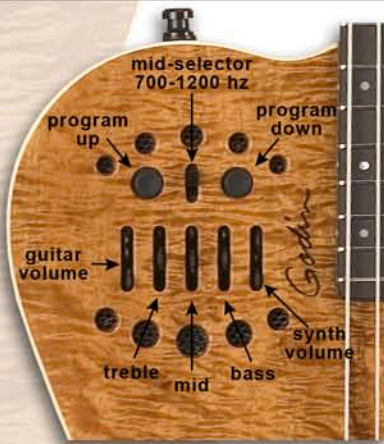

## MULTIAC ACS-SA KOA LTD

Electro-acoustic nylon string with 13-pin capabilities  
& Limited Edition KOA leaftop

### Specs

Mahogany neck with Richlite® Fingerboard-  
16" (406 mm) fingerboard radius-  
25 1/2" (647.5 mm) Scale-  
1.9" (47.5 mm) nut width-  
Chambered silver leaf maple body & cedar top with  
Highly figured Koa leaftop-  
Virtually Feedback-free at high volumes-  
Custom electronics with 1/4" & 13-pin output-  
for computer access & direct control of  
Roland GR Series and Axon guitar synths  
Colors: Natural HG-  
Includes godin gig bag-

### 2-voice: dual outputs

\*use 1/4" output through acoustic guitar amp or PA for optimal sound.

\*\*use 13-pin output for either (a) synth access OR (b) computer access as shown.