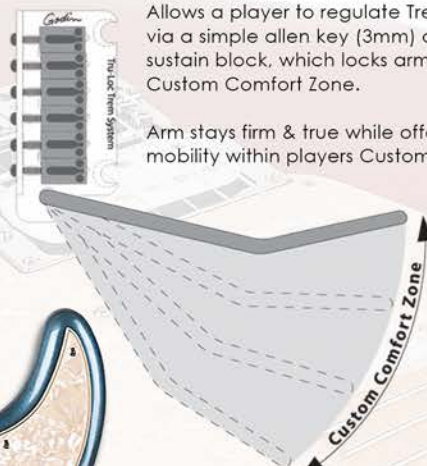

## Session LTD

Features Seymour Duncan SH-11 humbucker, Godin Tru-Loc Trem & 5-ply pearloid or tortoise shell pickguard

### SPECS

Hard Rock Maple neck-  
Ergocut Rosewood (RN) or Maple (MN) Fingerboard (model/color specific)-  
Canadian Laurentian basswood body-  
12" (300 mm) fingerboard radius-  
25 1/2" (647.5 mm) Scale-  
1 11/16" (43 mm) nut width-  
1x Seymour Duncan Custom Custom SH-11 Humbucker (Bridge) &  
2x Godin GS-1 Single-coil pickups-  
5-ply Pickguard: Pearloid (on Desert Blue & Desert Red) or Tortoise shell (on Silver Gold)-  
Godin Tru-Loc Tremolo bridge-  
Godin High-ratio machine heads-  
5-Way switch, 1x Volume, 1x Tone (Push-Pull tone knob to split humbucker/coil-tap)-  
Colors: Desert Blue HG MN, Desert Red HG MN & Silver Gold HG RN-  
Includes Godin gig bag-

### Tru-Loc Trem System

Allows a player to regulate Trem Arm placement via a simple allen key (3mm) adjustment to rear sustain block, which locks arm into a personal Custom Comfort Zone.

Arm stays firm & true while offering smooth & full mobility within players Custom Comfort Zone.

### Pickup configurations

- Pos.1- A
- Pos.2- A,B
- Pos.3- B
- Pos.4- B,C
- Pos.5- C

\*Push-Pull tone knob to split humbucker/coil-tap