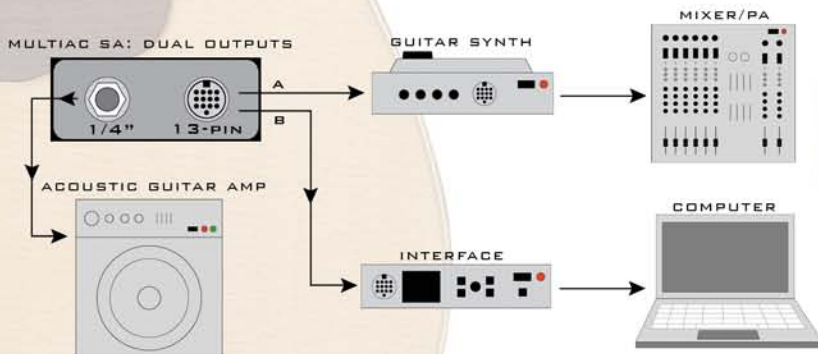

## MULTIAC STEEL SA

ELECTRO-ACOUSTIC STEEL STRING  
WITH 13-PIN CAPABILITIES

### SPECS

MAHOGANY NECK-  
EBONY FINGERBOARD-  
16" (406 MM) FINGERBOARD RADIUS-  
25 1/2" (647.5 MM) SCALE-  
1.715" (43 MM) SLIM NUT WIDTH-  
CHAMBERED MAHOGANY BODY-  
VIRTUALLY FEEDBACK-FREE AT HIGH VOLUMES-  
SOLID SPRUCE TOP-  
CUSTOM ELECTRONICS WITH 1/4" & 13-PIN OUTPUT-  
FOR COMPUTER ACCESS & DIRECT CONTROL OF  
ROLAND GR SERIES AND AXON GUITAR SYNTHS  
COLORS: NATURAL HG-  
INCLUDES GODIN GIG BAG-

### 2-VOICE: DUAL OUTPUTS

\*USE 1/4" OUTPUT THROUGH ACOUSTIC GUITAR AMP OR PA FOR OPTIMAL SOUND.  
\*\*USE 13-PIN OUTPUT FOR EITHER (A) SYNTH ACCESS OR (B) COMPUTER ACCESS AS SHOWN.