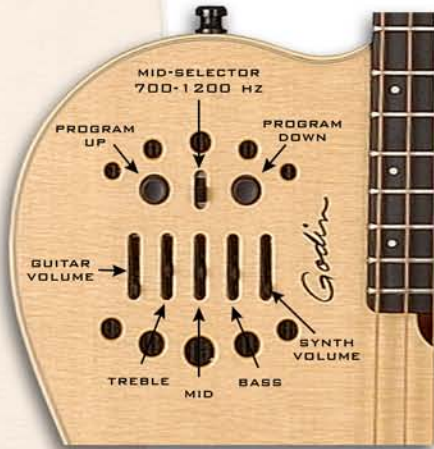

## MULTIAC STEEL SA

ELECTRO-ACOUSTIC STEEL STRING  
WITH 13-PIN CAPABILITIES

### SPECS

MAHOGANY NECK-  
EBONY FINGERBOARD-  
16" (406 MM) FINGERBOARD RADIUS-  
25 1/2" (647.5 MM) SCALE-  
1.715" (43 MM) SLIM NUT WIDTH-  
CHAMBERED MAHOGANY BODY-  
VIRTUALLY FEEDBACK-FREE AT HIGH VOLUMES-  
SOLID SPRUCE TOP-  
CUSTOM ELECTRONICS WITH 1/4" & 13-PIN OUTPUT-  
FOR COMPUTER ACCESS & DIRECT CONTROL OF  
ROLAND GR SERIES AND AXON GUITAR SYNTHS  
COLORS: NATURAL HG-  
INCLUDES GODIN GIG BAG-

### 2-VOICE: DUAL OUTPUTS

\*USE 1/4" OUTPUT THROUGH ACOUSTIC GUITAR AMP OR PA FOR OPTIMAL SOUND.  
\*\*USE 13-PIN OUTPUT FOR EITHER (A) SYNTH ACCESS OR (B) COMPUTER ACCESS AS SHOWN.