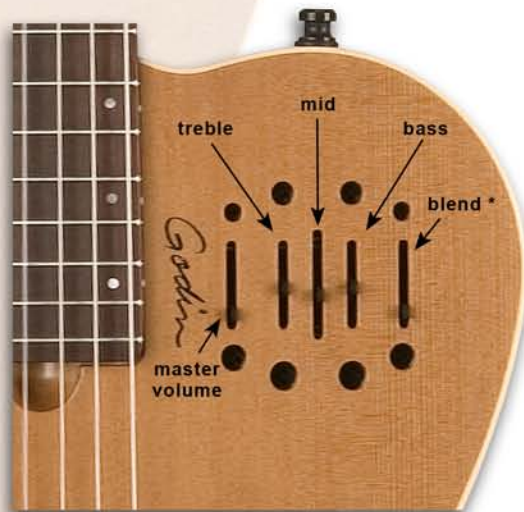

Godin

MULTIAC NYLON ENCORE LEFT

Left-handed, electro-acoustic nylon string
with custom dual source system

Specs

Mahogany neck-
Rosewood Fingerboard-
16" (406 mm) fingerboard radius-
25.5" (647.5 mm) Scale-
1.9" (47.5 mm) nut width-
Chambered Silver leaf maple body-
Virtually Feedback-free at high volumes-
Solid Cedar Top-
Blendable Custom Godin Dual Source electronics-
with 2 Acoustic Soundboard Sensors &
Undersaddle Transducer-
Natural Semi-Gloss finish-

Includes godin gig bag-

Encore Preamp Controls

* The "blend" slider allows the player to blend between the Undersaddle Transducer and the Acoustic Soundtable Sensors. Blend in the Soundtable Sensors for added warmth and richness of tone.

Slider towards Bridge = Undersaddle Transducer
Slider towards Neck = Acoustic Soundtable Sensors