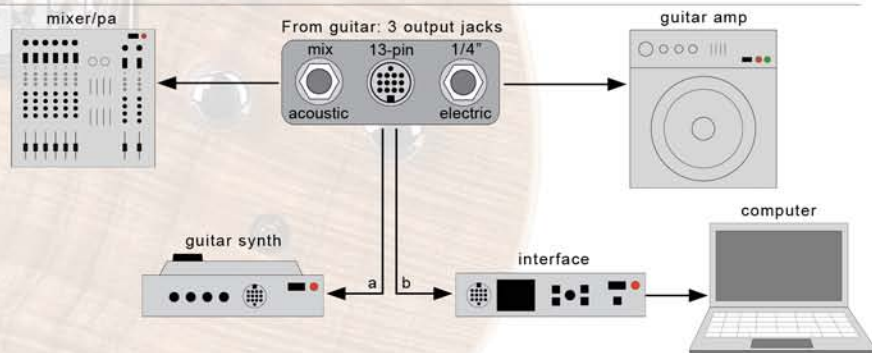

1x Synth Volume, 1x momentary switch & 1x 3-way toggle-
Color: Natural HG-
Includes Godin gig bag

Pickup configurations

5-way switch

Pos.1- A,B
Pos.2- A,B,C
Pos.3- C
Pos.4- C,D,E
Pos.5- D,E

3-way toggle switch:

(with 13-pin connection)
pos.1- acoustic/electric
pos.2- acoustic/electric/synth
pos.3- synth

momentary switch:
program up / program down

3-voice

*use all 3 outputs to carry each dedicated signal into 3 different channels.

**use 13-pin output for either (a) synth access OR (b) computer access as shown.