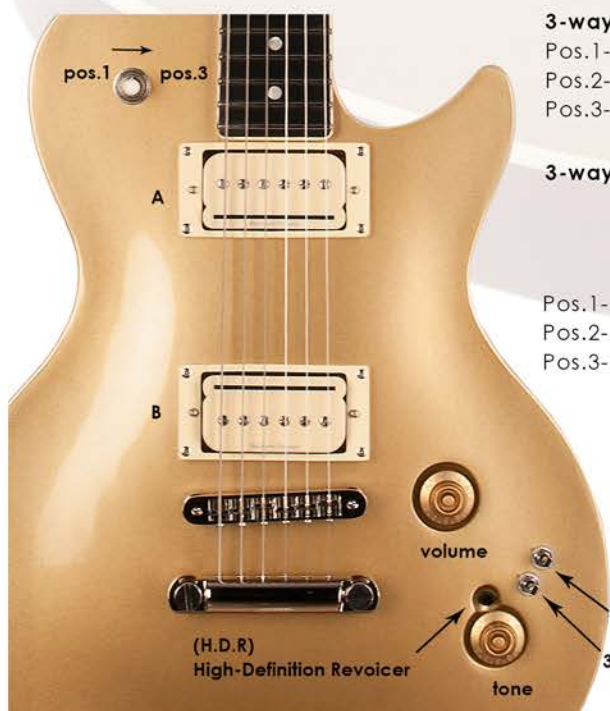

Godin

SUMMIT CLASSIC CT CONVERTIBLE

Carved Top series with Mahogany set-neck
& Seymour Duncan P-Rail pickups

Specs

Maple Carved Top
Chambered Mahogany body
Mahogany set-neck
Bound Richlite™ fingerboard & high-gloss headstock
Large dot fingerboard inlays
Custom Polished high-gloss finish
Graphtech ResoMax bridge system
2x Seymour Duncan P-Rail pickups
Godin High-Definition Revoicer system
Godin high-ratio machine heads
3-way Toggle Switch, 1x Volume, 1x Tone
12" (300 mm) fingerboard radius
24 3/4" (629 mm) Scale
1 11/16" (43 mm) nut width
Color : Gold HG-

Pickup Configurations

Select between P90/humbucker/single-coil pickups via 2 mini-switches each allocated for individual neck & bridge pickups. Combine with main 3-way selector switch & High-Definition Revoicer for a multitude of tonal variations.

3-way selector switch:

Pos.1- A
Pos.2- A,B
Pos.3- B

3-way mini-switches:

Pos.1- P90 (towards neck)
Pos.2- Humbucker
Pos.3- Single-coil

3-way mini-switch (neck pickup)

3-way mini-switch (bridge pickup)