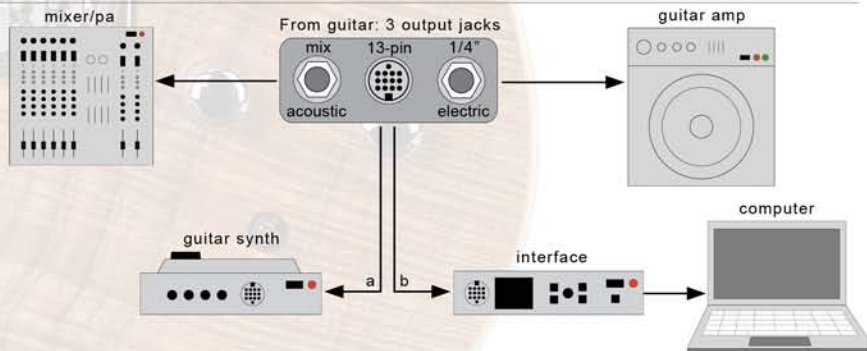

Pickup configurations

5-way switch

Pos.1- A,B
Pos.2- A,B,C
Pos.3- C
Pos.4- C,D,E
Pos.5- D,E

3-way toggle switch:

(with 13-pin connection)
pos.1- acoustic/electric
pos.2- acoustic/electric/synth
pos.3- synth

momentary switch:
program up / program down

3-voice

*use all 3 outputs to carry each dedicated signal into 3 different channels.

**use 13-pin output for either (a) synth access OR (b) computer access as shown.