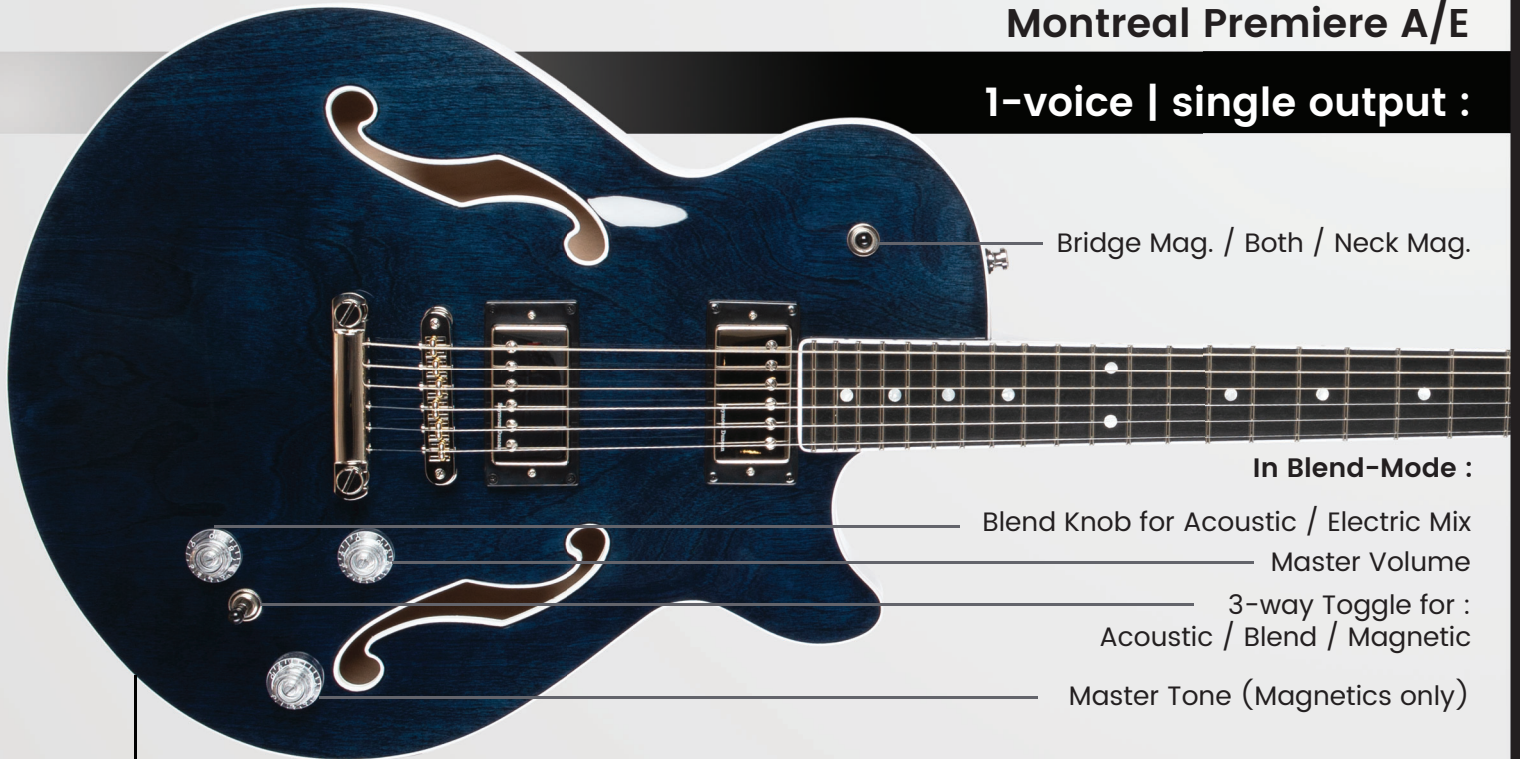

Godin

Montreal Premiere A/E

1-voice | single output :

2-voice | dual outputs :