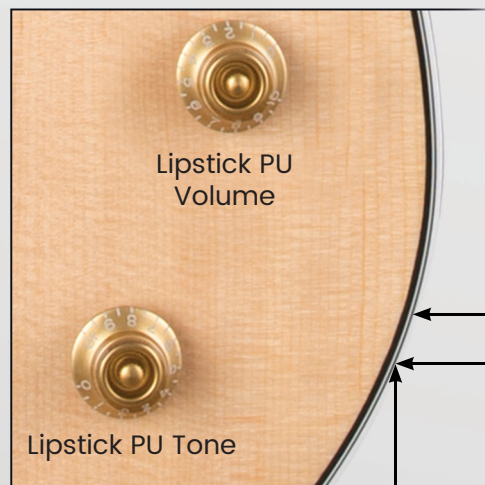

Godin

Multiac Steel

*Important :
There are 'Lyric mic' and
'magnetic' sensitivity trim
pots inside the preamp
cavity

dual outputs :

single output :