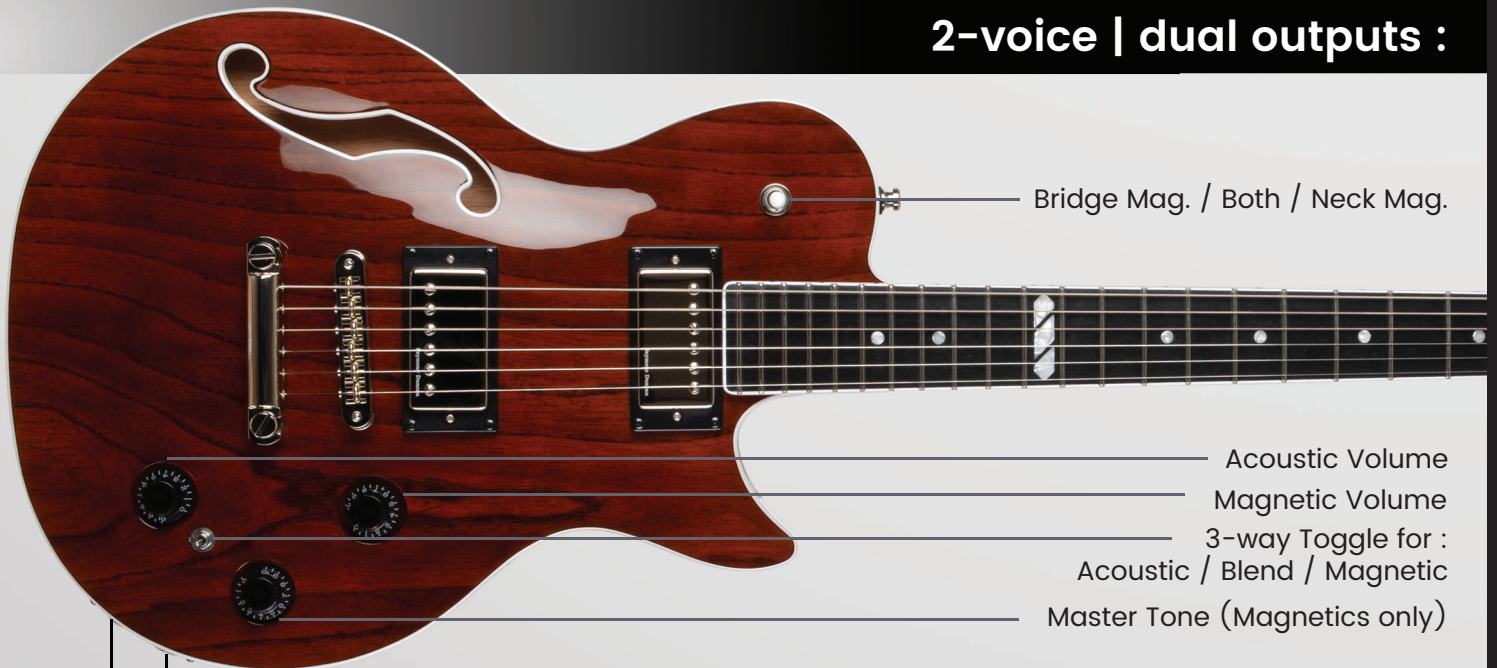

## Summit Classic Havana Brown A/E

1-voice | single output :

Bridge Mag. / Both / Neck Mag.

In Blend-Mode :

Blend Knob for Acoustic / Electric Mix

Master Volume

3-way Toggle for :  
Acoustic / Blend / Magnetic

Master Tone (Magnetics only)

2-voice | dual outputs :

Bridge Mag. / Both / Neck Mag.

Acoustic Volume

Magnetic Volume

3-way Toggle for :  
Acoustic / Blend / Magnetic

Master Tone (Magnetics only)