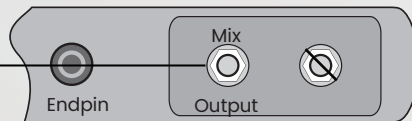

Godin

Radium-X

single output :

Bridge Mag. / Both / Neck Mag.

In Blend-Mode :

Blend Knob for Acoustic / Electric Mix
Magnetic Volume
3-way Toggle for :
Acoustic / Blend / Magnetic
Master Tone (Magnetics)

dual outputs :

Bridge Mag. / Both / Neck Mag.

Acoustic Volume
Magnetic Volume
3-way Toggle for :
Acoustic / Blend / Magnetic
Master Tone (Magnetics)