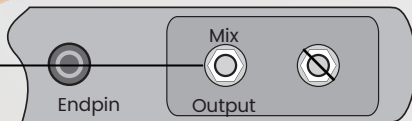

Godin
Radium-X

single output :

Bridge Mag. / Both / Neck Mag.

In Blend-Mode :

Blend Knob for Acoustic / Electric Mix

Magnetic Volume

3-way Toggle for :
Acoustic / Blend / Magnetic

Master Tone (Magnetics)

dual outputs :

Bridge Mag. / Both / Neck Mag.

Acoustic Volume

Magnetic Volume

3-way Toggle for :
Acoustic / Blend / Magnetic

Master Tone (Magnetics)