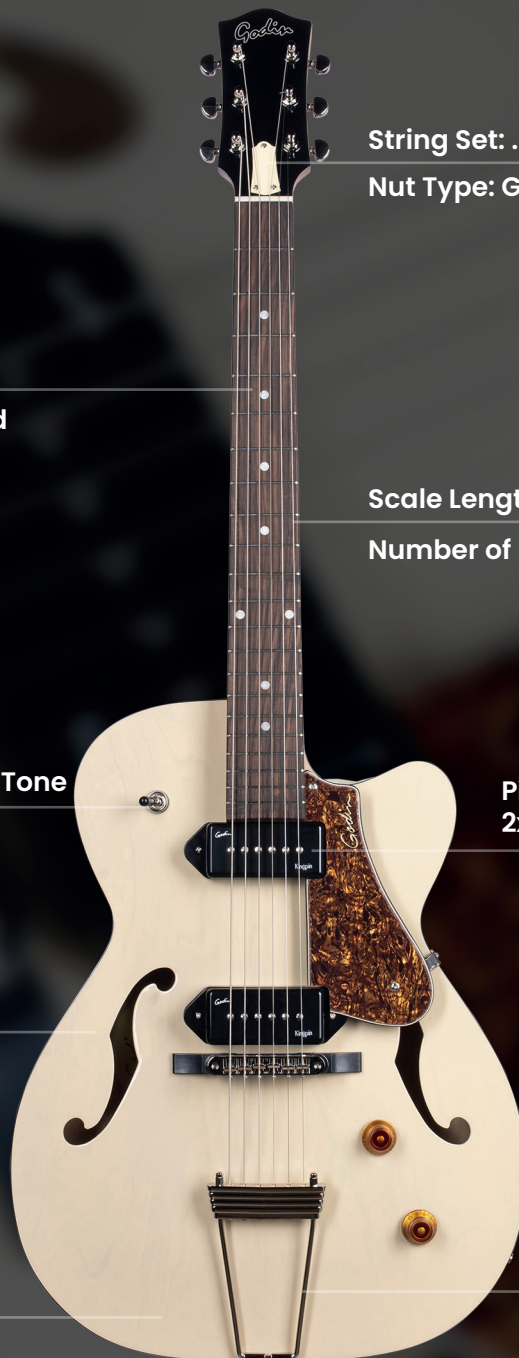

5th Avenue TL Kingpin TR Cream HG

String Set: .011 .014 .018 .028 .038 .049

Nut Type: Graphtech

Neck: Silver Leaf Maple

Fingerboard: Rosewood

Scale Length: 24.84" (630.936 mm)

Number of Frets: 21

Controls:

3-way Toggle , 1x Volume, 1x Tone

Pickups:

2x Godin Kingpin P90 Single Coil

Top, Back and Sides:

Canadian Wild Cherry

Bridge and Tailpiece:

Graphtech Adjustable Tusq Bridge (base) w/ T.O.M. with brass saddles and trapeze tailpiece

Color: Trans Cream

Finish: High Gloss

Godin