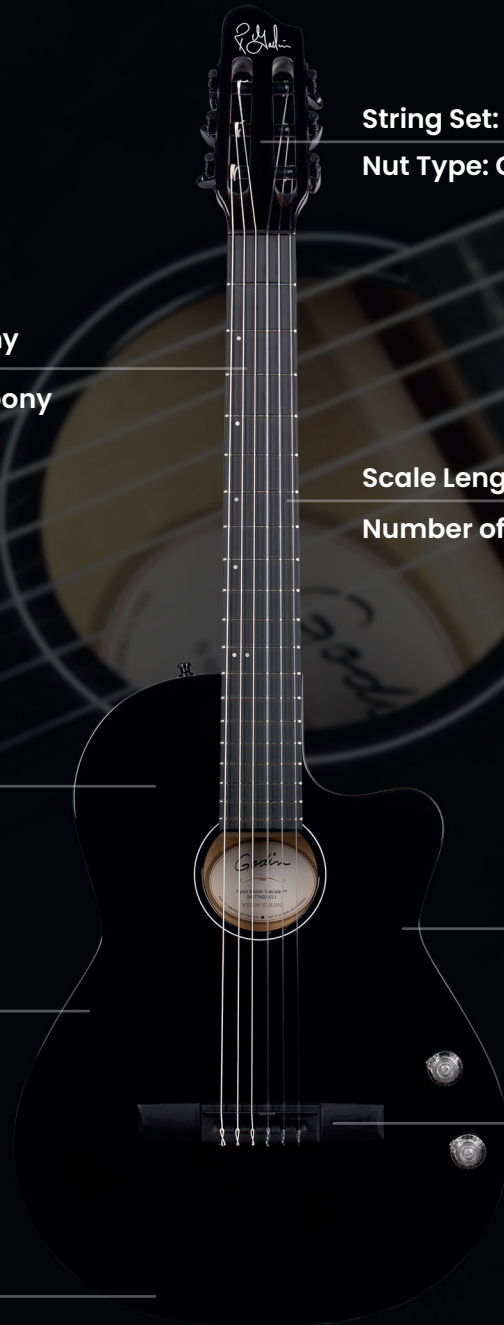

# Arena Pro LTD CW Onyx Black EQ

String Set: .0285 .0327 .0410 .030 .036 .044

Nut Type: Graphtech

Neck: Mahogany

Fingerboard: Ebony

Scale Length: 25.66» (651.764 mm)

Number of Frets: 19

Controls:  
1x Volume, 1x Tone

Electronics:  
EPM Q-Discrete

Back and Sides:  
Canadian Wild Cherry

Top: Solid Cedar Top

Bridge and Tailpiece:  
Ebony

Color: Onyx Black

Finish: High Gloss

Godin